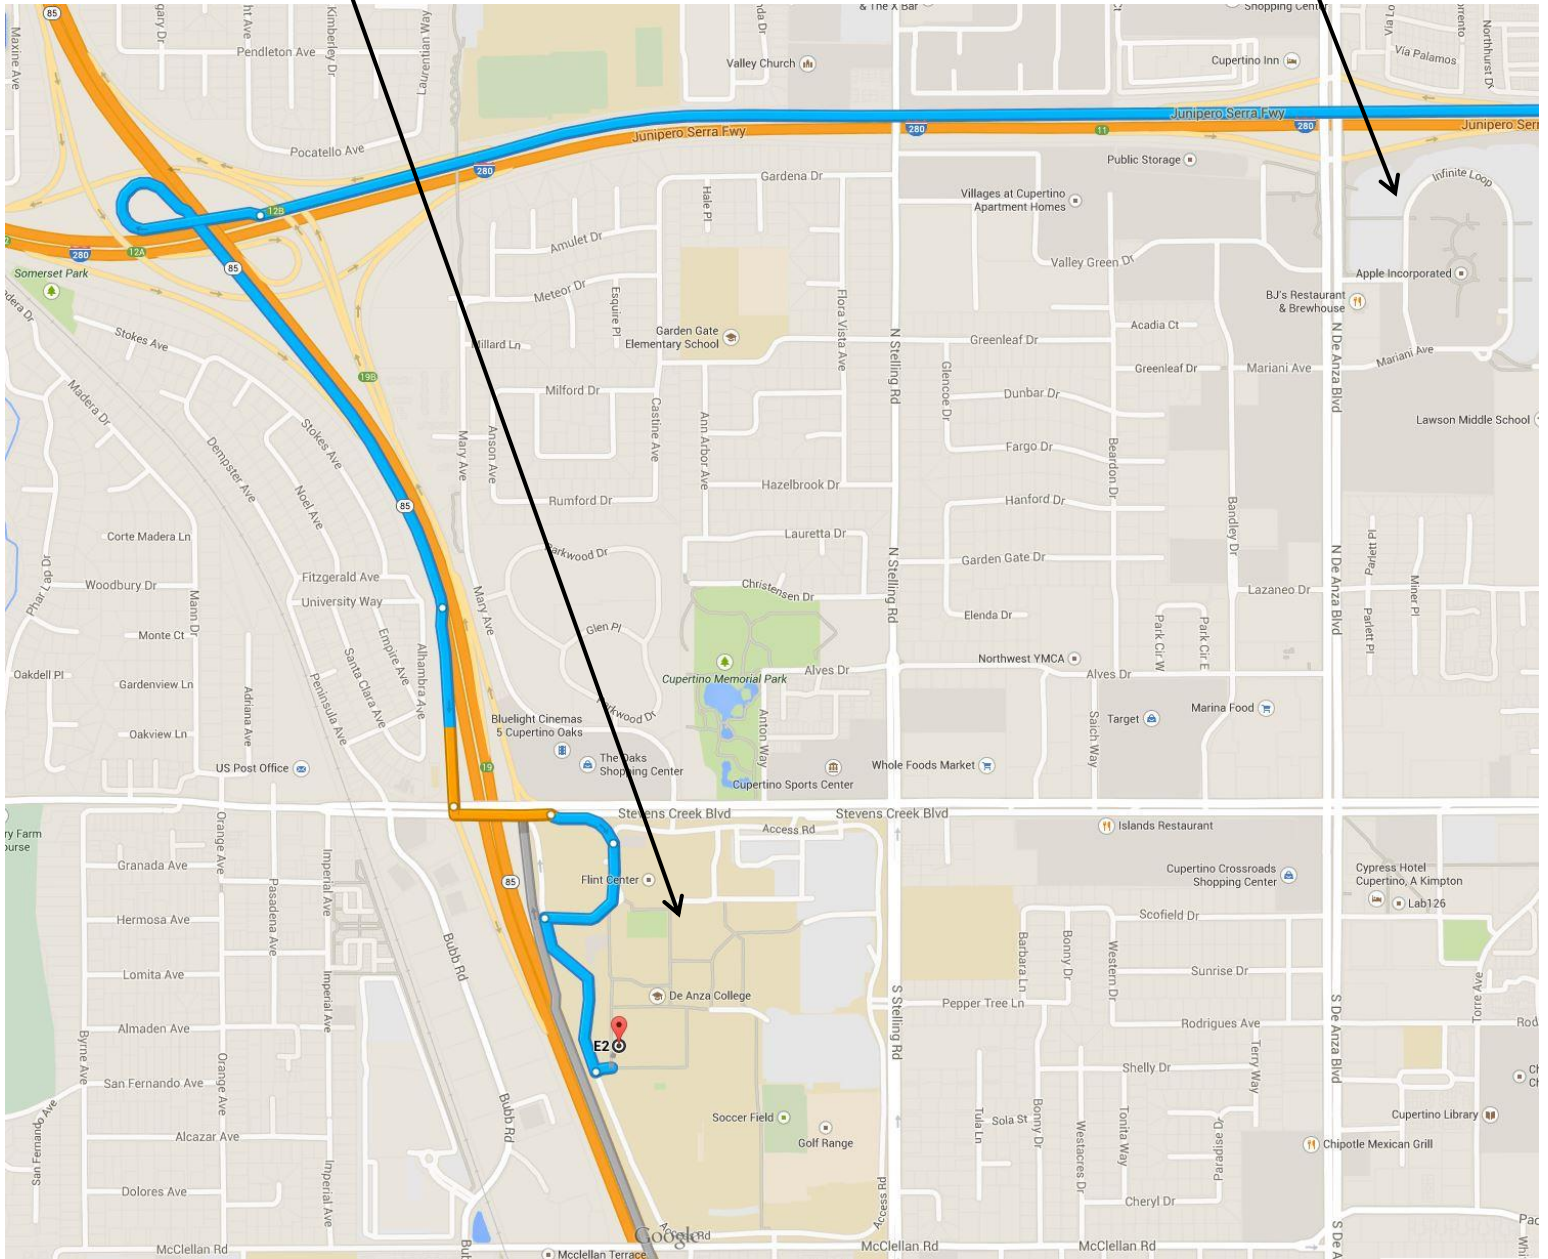

LEGEND

- Emergency Phone
- Pay Phone
- Restrooms
- Gender Neutral Restrooms
- TTY Phone
- County Transit
- Division Offices
- Elevators
- Motorcycle Parking
- Carpool Parking
- Handicapped Parking
- Para Transit Drop Off
- AED (Automated External Defibrillator)
- Parking Permit Machine
- Construction Zone
- Pedestrian Pathways
- 30-Minute Visitor Parking
- Passenger Drop-Off
- E V Charging
- DASB Bike Rental Corral

BEST PLACE TO PARK "LOT" E

www.deanza.edu/map

DMT CAD Facilities E35

Manufacturing Facilities Building E2

BEST PLACE TO PARK "Lot E"