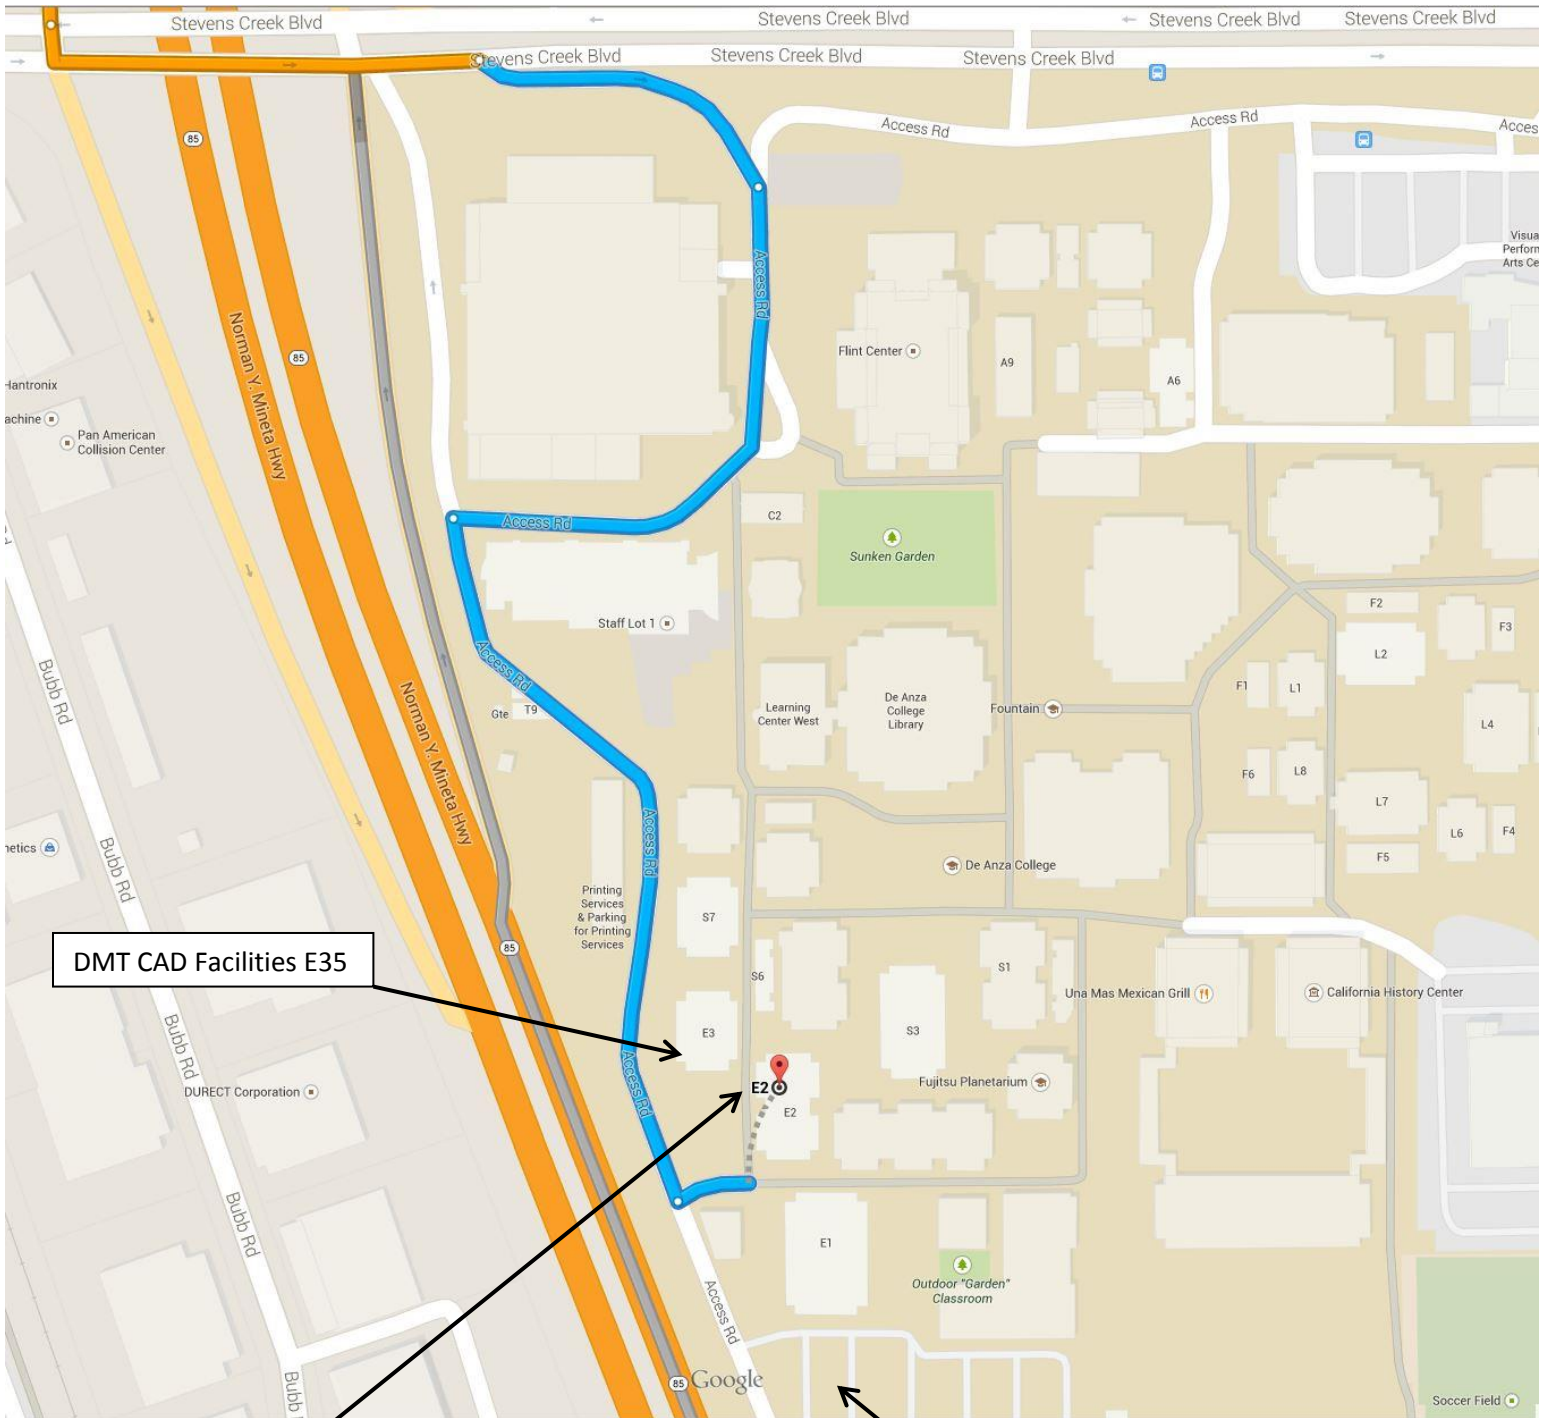

LEGEND

- Emergency Phone
- Pay Phone
- Restrooms
- Gender Neutral Restrooms
- TTY Phone
- County Transit
- Division Offices
- Elevators
- Motorcycle Parking
- Carpool Parking
- Handicapped Parking
- Para Transit Drop Off
- AED (Automated External Defibrillator)
- Parking Permit Machine
- Construction Zone
- Pedestrian Pathways
- 30-Minute Visitor Parking
- Passenger Drop-Off
- E V Charging
- DASB Bike Rental Corral

BEST PLACE TO PARK "LOT" E

www.deanza.edu/map

DMT CAD Facilities E35

Manufacturing Facilities Building E2

BEST PLACE TO PARK "Lot E"