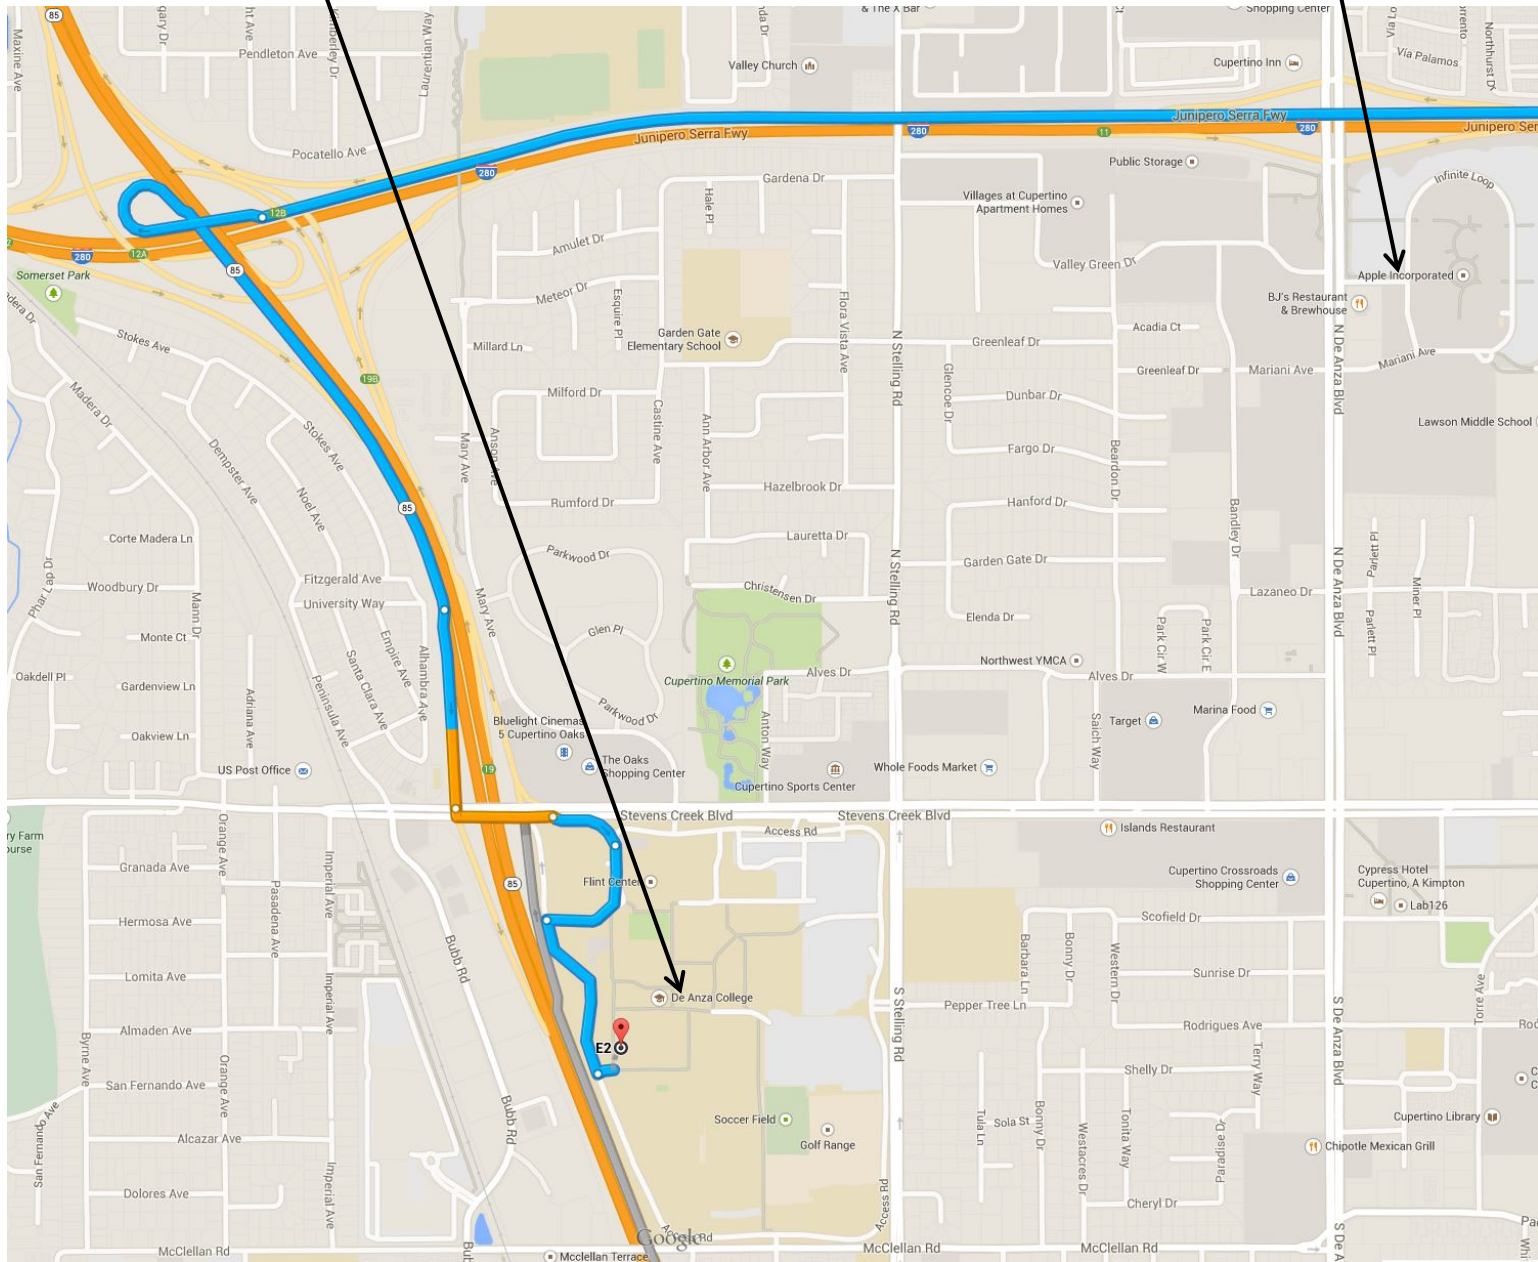

The DMT Dept. is located in Building E2 and room E35

LEGEND

- Emergency Phone
- Pay Phone
- Restrooms
- Gender Neutral Restrooms
- TTY Phone
- County Transit
- Division Offices
- Elevators
- Motorcycle Parking
- Carpool Parking
- Handicapped Parking
- Para Transit Drop Off
- AED (Automated External Defibrillator)
- Parking Permit Machine
- Construction Zone
- Pedestrian Pathways
- 30-Minute Visitor Parking
- Passenger Drop-Off
- E V Charging
- DASB Bike Rental Corral

BEST PLACE TO PARK "LOT E"

De Anza College

Apple Inc. Campus

www.deanza.edu/map

BEST PLACE TO PARK "Lot E"