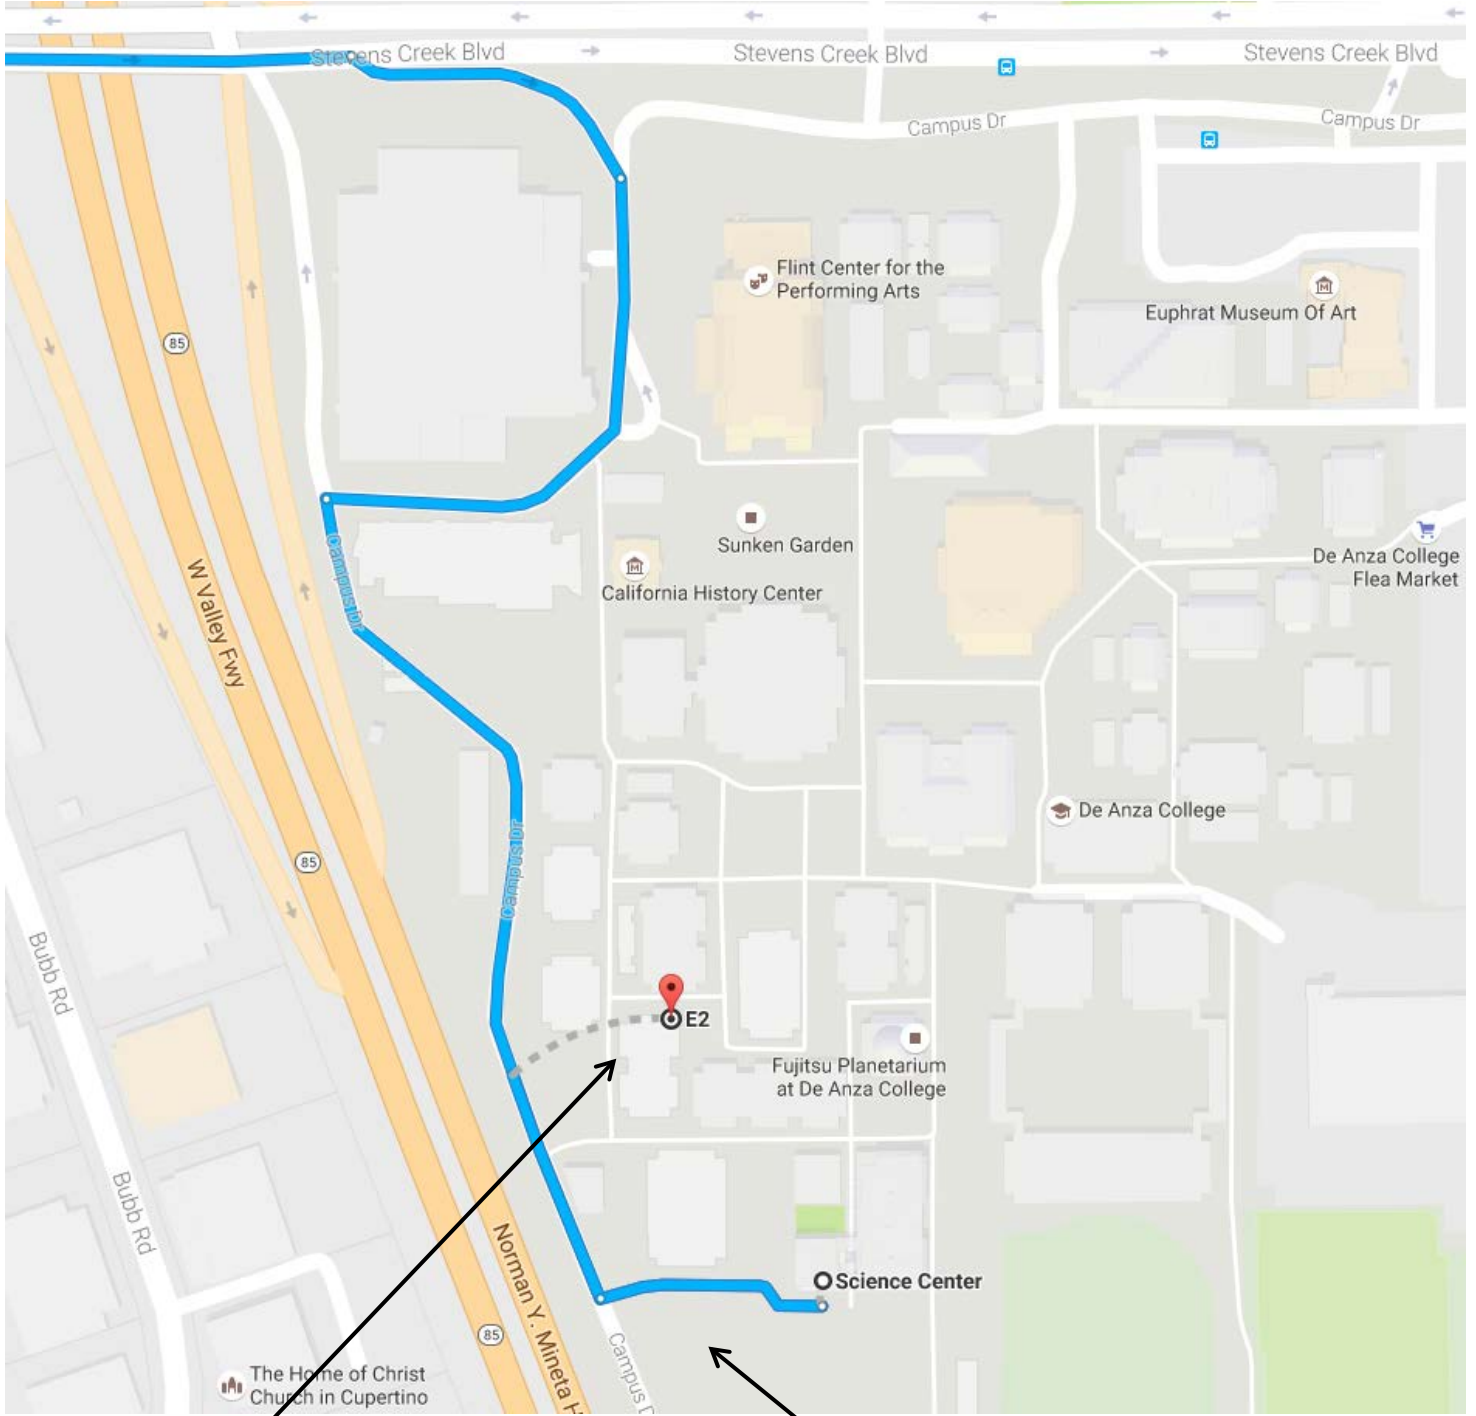

The DMT Dept. is located in Building E2 and room E35

LEGEND

- Emergency Phone
- Pay Phone
- Restrooms
- Gender Neutral Restrooms
- TTY Phone
- County Transit
- Division Offices
- Elevators
- Motorcycle Parking
- Carpool Parking
- Handicapped Parking
- Para Transit Drop Off
- AED (Automated External Defibrillator)
- Parking Permit Machine
- Construction Zone
- Pedestrian Pathways
- 30-Minute Visitor Parking
- Passenger Drop-Off
- E V Charging
- DASB Bike Rental Corral

BEST PLACE TO PARK "LOT E"

De Anza College

Apple Inc. Campus

www.deanza.edu/map

BEST PLACE TO PARK "Lot E"